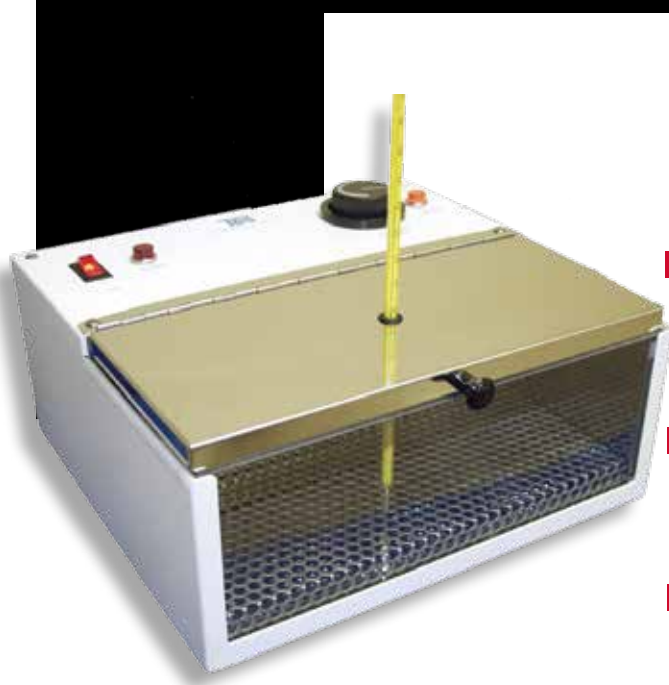

SHURDry™ SD-II

Slide Dryer

■ **Dries Slides Quickly**

The Slide Dryer II is able to dry slide stainer racks within 20 minutes to 1 hour. Operating temperatures range from ambient room temperature to 75 degrees C.

■ **Accommodates Six Slide Racks**

Large drying space allows up to six slide racks to be moved directly from a stainer.

■ **Small Countertop Footprint**

This compact unit also fits next to the cutting station for use before going into the stainer.

■ **Temperature Control System Monitors Heat Levels**

An intuitive temperature control system uses light indicators to monitor levels and avoid overheating.

■ **Easy Cleaning**

Simply open the lid and lift out the grill for quick and easy cleaning.

Protect every life story™ in your lab.

Product Specifications:

Dimensions: WxDxH (in) [cm]	(11 x 10 x 5) [26 x 28 x 13]
Weight: (lbs) [kg]	(11) [5]
Voltage:	100-120 VAC, 50/60Hz, 6.2A and 220-240VAC, 50/60Hz, 3A