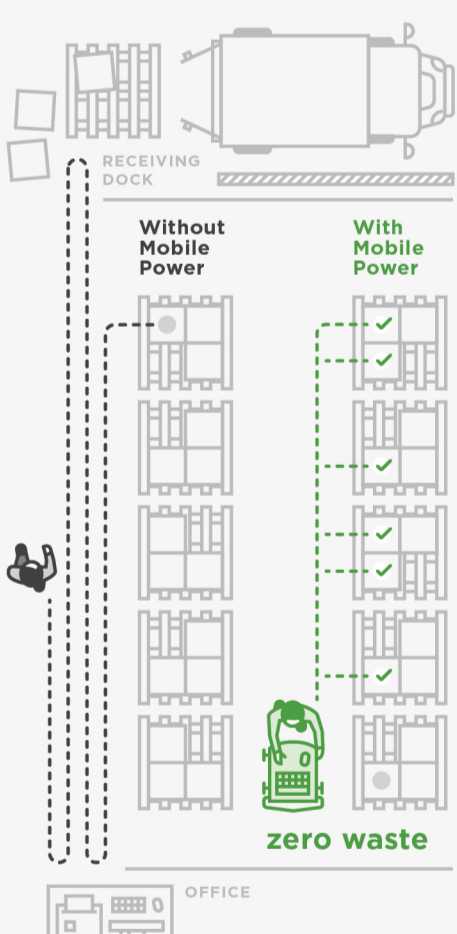

Now By Individual Worker...

6.9 Weeks Needlessly Walked

277 Hours Wasted

***859 Miles** Walked

*based on 3.1 miles per hr.

That's the distance from NYC to Atlanta in **wasted motion!**

Eliminate it with Mobile Powered Workstations